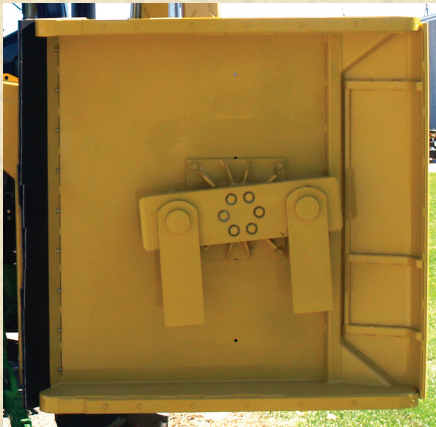

TigerTM ROTARY AND FLAIL

Boom Mowers

Bengal Boom Mower

22' Bengal Boom Mower with 50" Rotary head and shown with optional Perimeter Guard.

DURABILITY

INNOVATION

COMMITMENT

25'

28'

30'

Rotary heads

50" Rotary

60" Rotary

25' Saber Only
Cuts Up to 8" brush

28' and 30' Saber
Cuts Up to 6" brush

Cuts Up to 5" brush

Electronic Boom Positioning Sensor

- This optional feature can be added or retrofitted to any existing Tiger Boom Mower.
- Two sensors are located under the swivel of the boom arm.
- As the operator swings boom toward rear stow position, the sensors will identify the boom location (approx. 25" from stow position) and slow travel speed down and then stop directly above the rear stow.

Hydraulic Actuator optional

180° boom rotation

The Tiger Hydraulic Actuator is a robust, compact rotary actuator designed for harsh environments and demanding applications. It provides 180-degree boom rotation, allowing operators to view mowing while facing forward. Tiger's Hydraulic Actuator is designed to replace multiple components and function as a rotating device, mounting structure, and bearing, all-in-one. The unit features tremendous torque output and exceptional load-bearing capability in a compact dimension. Available for most Bengal and Saber boom mowers, it uses helical sliding spline technology for smooth, non-locking operation. Contact your territory manager for compatibility. This is an optional feature.