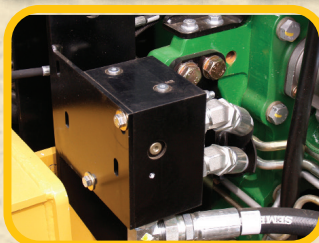

Hydraulic Actuator optional

180° boom rotation

The Tiger Hydraulic Actuator is a robust, compact rotary actuator designed for harsh environments and demanding applications. It provides 180-degree boom rotation, allowing operators to view mowing while facing forward. Tiger's Hydraulic Actuator is designed to replace multiple components and function as a rotating device, mounting structure, and bearing, all-in-one. The unit features tremendous torque output and exceptional load-bearing capability in a compact dimension. Available for most Bengal and Saber boom mowers, it uses helical sliding spline technology for smooth, non-locking operation. Contact your territory manager for compatibility. This is an optional feature.

Additional stability and control for larger booms. Tractor specific, contact your Tiger Dealer for the option that matches your model of tractor.

Standard Features

TRAVEL SAFETY LOCK

Controlled from operator's position.