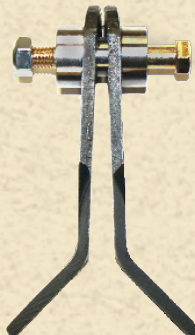

28'

30'

Rotary heads

50" Rotary

60" Rotary

25' Saber Only
Cuts Up to 8" brush

28' and 30' Saber
Cuts Up to 6" brush

Cuts Up to 5" brush

Flail heads

63" Flail with Grass knives
Only available on 25' Saber

50" Direct Drive Flail with MBG knives
Only available on 30' Saber

Grass
Grass only

LBG
Up to 2 1/2" brush

MBG
Up to 3" brush

HDB
Up to 4" brush

50" Flail with HDB knives

Rotating Heads

50" ROTARY SWIVEL HEAD

60" ROTARY SWIVEL HEAD

50" ROTARY SWIVEL HEAD IN STOW POSITION

**Transport width of pictured unit is 109" (JD 6105E, BB-22)
Width depends on make and model of tractor**

Electronic Boom Positioning Sensor

- This optional feature can be added or retrofitted to any existing Tiger Boom Mower.
- Two sensors are located under the swivel of the boom arm.
- As the operator swings boom toward rear stow position, the sensors will identify the boom location (approx. 25" from stow position) and slow travel speed down and then stop directly above the rear stow.