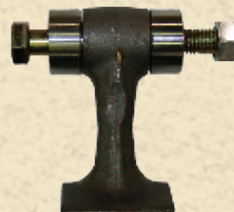

Flail heads

63" Flail with Grass knives
Only available on 25' Saber

50" Direct Drive Flail with MBG knives
Only available on 30' Saber

Grass
Grass only

LBG
Up to 2 1/2" brush

MBG
Up to 3" brush

HDB
Up to 4" brush

50" Flail with HDB knives

Rotating Heads

50" ROTARY SWIVEL HEAD

60" ROTARY SWIVEL HEAD

50" ROTARY SWIVEL HEAD IN STOW POSITION

**Transport width of pictured unit is 109" (JD 6105E, BB-22)
Width depends on make and model of tractor**