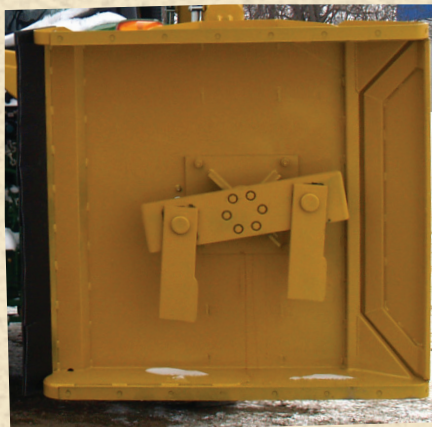

28' and 30' Saber
Cuts Up to 6" brush