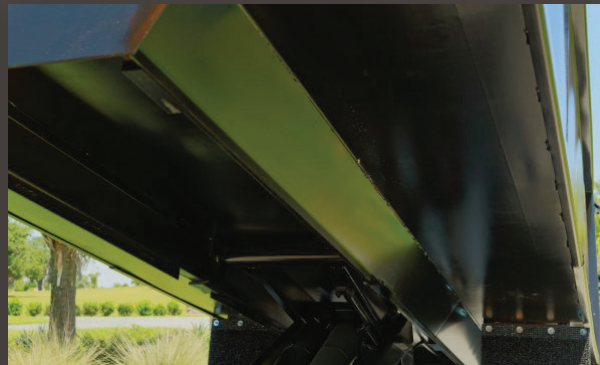

HARDOX® BODY

HARDOX®
IN MY BODY

EVEN LEGENDS HAVE FRIENDS

When quarrying equipment, vehicle shredders, and mining excavators need maximum durability, they use Hardox®. Our partnership with SSAB brings you Hardox® bodies – the toughest, lightest, and best looking bodies in the industry.

- Sides, floor, doors, & top rails fabricated from Hardox 450 wear plates
- No side posts or floor cross sills
- Reduces weight and allows steel to flex and absorb impacts

American born. American made.
Efficient, dependable one-man operations for secure solid waste removal. Revolutionizing grapple trucks since 1957 and home to the original, industry-defining Lightning Loader®.

WE BUILD LEGENDS®.

PETERSENIND.COM | 800.930.LOAD (5623)

*Always consult your local Petersen dealer for complete specifications and requirements.

HDX - HARDOX®

Body Floor	Single 3/16" Hardox HX450 steel plate	Barn Doors	1/8" Hardox HX450 skins, positive locking mechanism on top and bottom, 3 hinges per door
Cross Sills Side Posts	None	Body Hoist	23 ton capacity minimum with dual 6" hydraulic cylinders powered up and down
Long Sills	8" structural channel with 1/4" plate angled from bottom of 8" channel to bottom of floor plate	Body Lights	Meets federal lighting standards, includes elevated brake lights and LED body lights for increased visibility
Headboard	1/8" Hardox® HX450 steel continuously welded to the floor, welded loops on front to hold tools	Paint	High grade primer and enamel finish
Body Sides	1/8" Hardox HX450 steel continuously welded to floor	Wiring	Wire loom or conduit (optional)