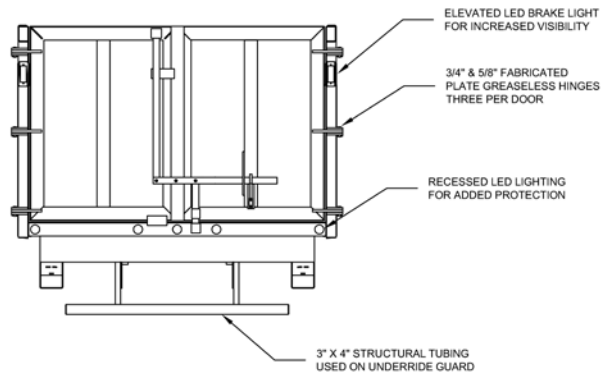

- Sides, floor, doors, & top rails fabricated from Hardox 450 wear plates
- No side posts or floor cross sills
- Reduces weight and allows steel to flex and absorb impacts

American born. American made.
Efficient, dependable one-man operations for secure solid waste removal. Revolutionizing grapple trucks since 1957 and home to the original, industry-defining Lightning Loader®.

WE BUILD LEGENDS®.

PETERSENIND.COM | 800.930.LOAD (5623)

*Always consult your local Petersen dealer for complete specifications and requirements.

HDX - HARDOX®

Body Floor	Single 3/16" Hardox HX450 steel plate	Barn Doors	1/8" Hardox HX450 skins, positive locking mechanism on top and bottom, 3 hinges per door
Cross Sills Side Posts	None	Body Hoist	23 ton capacity minimum with dual 6" hydraulic cylinders powered up and down
Long Sills	8" structural channel with 1/4" plate angled from bottom of 8" channel to bottom of floor plate	Body Lights	Meets federal lighting standards, includes elevated brake lights and LED body lights for increased visibility
Headboard	1/8" Hardox® HX450 steel continuously welded to the floor, welded loops on front to hold tools	Paint	High grade primer and enamel finish
Body Sides	1/8" Hardox HX450 steel continuously welded to floor	Wiring	Wire loom or conduit (optional)

AVAILABLE SIZES:

Model	Length (ft)	Volume (cu. yd.)	Side Height (ft)	Length Required cab-to-axle	Min GVWR
1824 HDX	18	24	5	168" C/A	33,000
1828 HDX	18	28	6	168" C/A	33,000
2026 HDX	20	26	5	186" C/A	35,000
2030 HDX	20	30	6	186" C/A	37,000