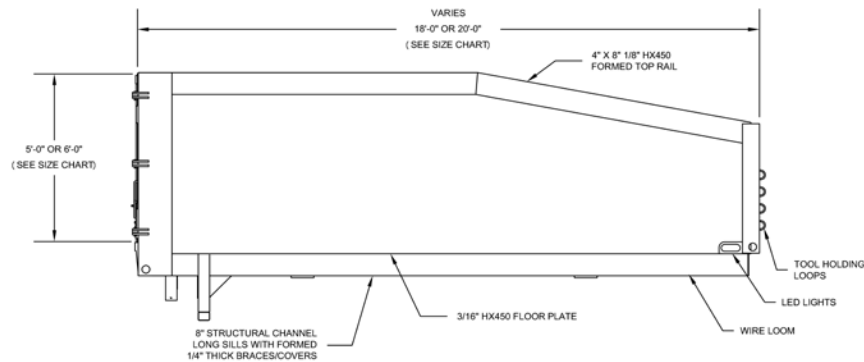

- Sides, floor, doors, & top rails fabricated from Hardox 450 wear plates
- No side posts or floor cross sills
- Reduces weight and allows steel to flex and absorb impacts

American born. American made.
Efficient, dependable one-man operations for secure solid waste removal. Revolutionizing grapple trucks since 1957 and home to the original, industry-defining Lightning Loader®.

WE BUILD LEGENDS®.

PETERSENIND.COM | 800.930.LOAD (5623)

*Always consult your local Petersen dealer for complete specifications and requirements.

HDX - HARDOX®

Body Floor	Single 3/16" Hardox HX450 steel plate	Barn Doors	1/8" Hardox HX450 skins, positive locking mechanism on top and bottom, 3 hinges per door
Cross Sills Side Posts	None	Body Hoist	23 ton capacity minimum with dual 6" hydraulic cylinders powered up and down
Long Sills	8" structural channel with 1/4" plate angled from bottom of 8" channel to bottom of floor plate	Body Lights	Meets federal lighting standards, includes elevated brake lights and LED body lights for increased visibility
Headboard	1/8" Hardox® HX450 steel continuously welded to the floor, welded loops on front to hold tools	Paint	High grade primer and enamel finish
Body Sides	1/8" Hardox HX450 steel continuously welded to floor	Wiring	Wire loom or conduit (optional)

AVAILABLE SIZES:

Model	Length (ft)	Volume (cu. yd.)	Side Height (ft)	Length Required cab-to-axle	Min GVWR
1824 HDX	18	24	5	168" C/A	33,000
1828 HDX	18	28	6	168" C/A	33,000
2026 HDX	20	26	5	186" C/A	35,000
2030 HDX	20	30	6	186" C/A	37,000