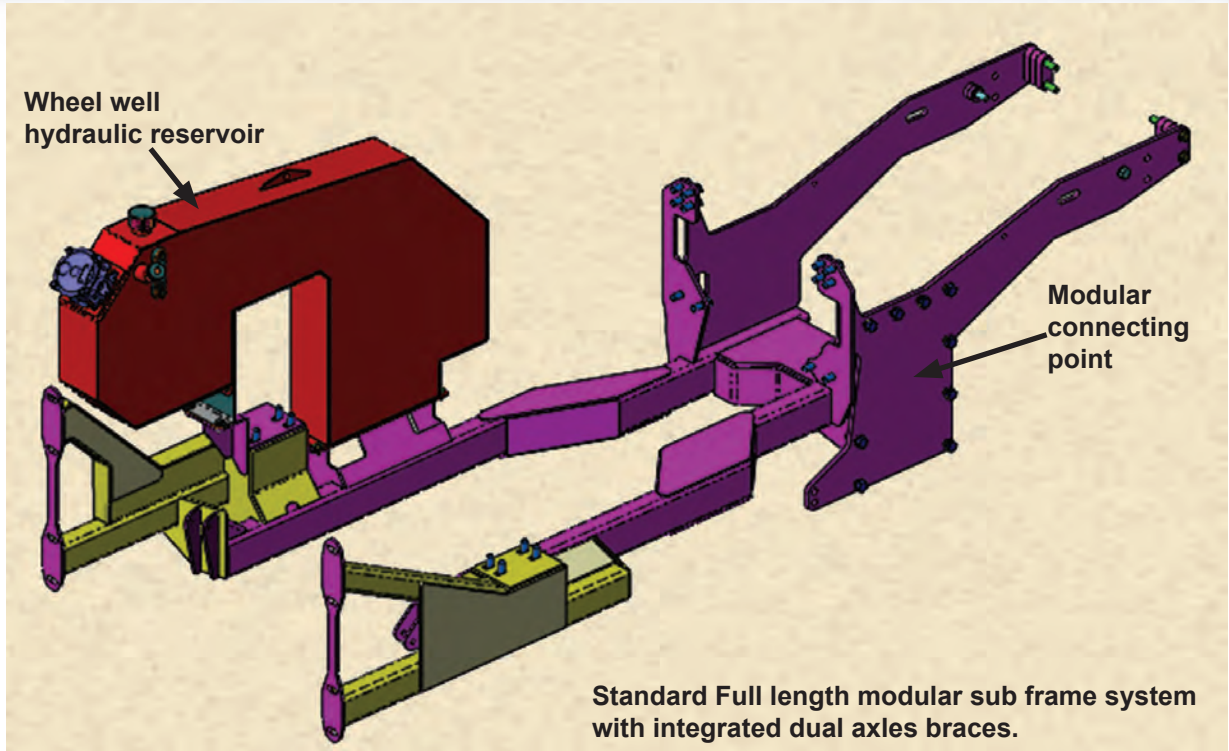

## Extreme Duty

Explore Tiger's extreme duty mowers, built for heavier use with an extra tough skin along with a large 6" diameter cutting shaft. The increased size and horsepower of a mid ranged tractor (110 to 155HP) is recommended to take full advantage of the extreme duty series.

## Rear Side Shift Flail

**HYDRAULICALLY DRIVEN  
REAR SIDE SHIFT FLAIL  
HYDRAULICALLY SHIFTS TO THE  
RIGHT 31"**

**Available in Super Duty Only**

**PTO DRIVEN  
REAR SIDE SHIFT FLAIL  
HYDRAULICALLY SHIFTS TO THE  
RIGHT 23"**

# Modular Frame

Tiger has redesigned the mounting frame for several of our tractor assemblies in a new modular format. This unique design builds additional strength into the tractor framing system while providing interchangeability. Maximize your mowing potential with a Tiger modular frame, making the change from a side mower to a boom or from a boom to a side. Increase in flexibility and now more mowing options are just a few of the reasons why Tiger's new modular frame is a must for your next tractor mowing system.