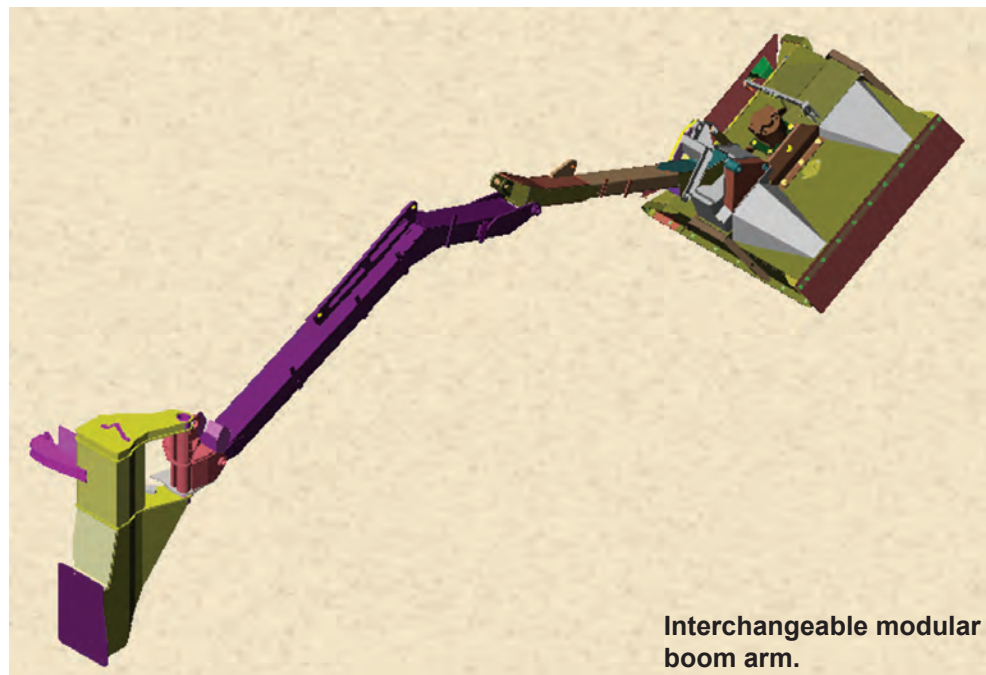

# Super Duty

Tiger takes pride in building a perfectly matched mowing system to go with the tractor of your choice. Experience the super duty series, it is designed to give you a powerful mower with a lighter weight cutting head that gives more stability, matching up perfectly with a 85 to 115 HP utility tractor. The robust 4 3/4" cutting shaft works great for mowing grass and light brush.

## Extreme Duty

Explore Tiger's extreme duty mowers, built for heavier use with an extra tough skin along with a large 6" diameter cutting shaft. The increased size and horsepower of a mid ranged tractor (110 to 155HP) is recommended to take full advantage of the extreme duty series.

# Modular Frame

Tiger has redesigned the mounting frame for several of our tractor assemblies in a new modular format. This unique design builds additional strength into the tractor framing system while providing interchangeability. Maximize your mowing potential with a Tiger modular frame, making the change from a side mower to a boom or from a boom to a side. Increase in flexibility and now more mowing options are just a few of the reasons why Tiger's new modular frame is a must for your next tractor mowing system.